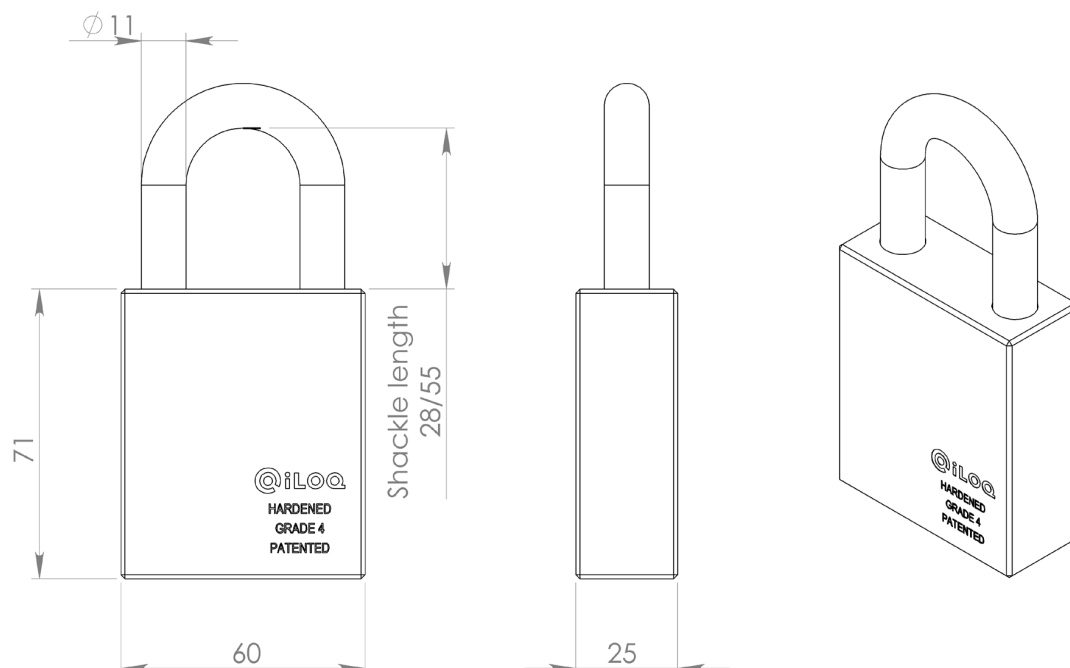

## H5S4.1C.28.HC Padlock, Shackle 11/28 mm

---

### System-level description

iLOQ S5 locking system offers advanced security and convenient access management for master-key locking environments.

The iLOQ S5 padlocks enable usage of the iLOQ S5 locking system for securing remote objects and locations. The self-powered iLOQ padlocks are available in different body and shackle sizes. The iLOQ padlock records audit trails of key usage and enables flexible access management for each key and each padlock. The security level is kept high and security gaps caused by lost keys can be eliminated completely without costly changes of locks and keys. The iLOQ D2D network allows users to update lock-related access rights, time limitations and lists of lost keys as well as collect log event data from the locks.

## Dimensional drawing